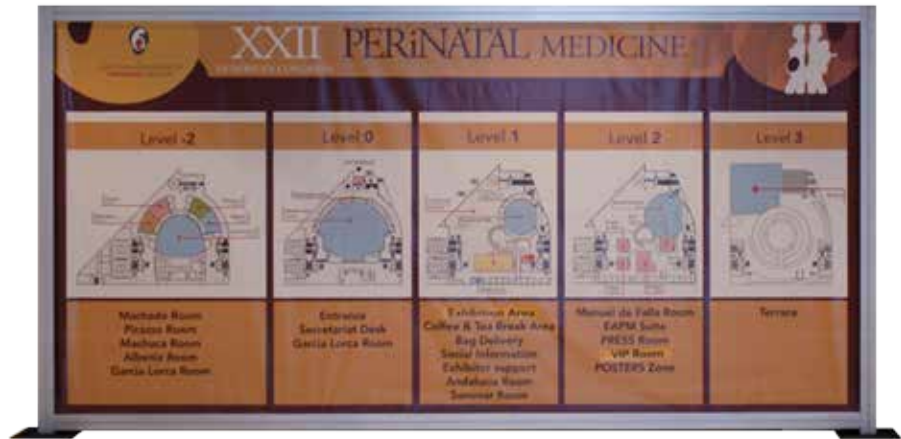

## PARED PARA POSTER / WALL POSTER

Tamaño: 100x250cm  
Blanco o haya

*Size: 100x250cm  
White or beech*